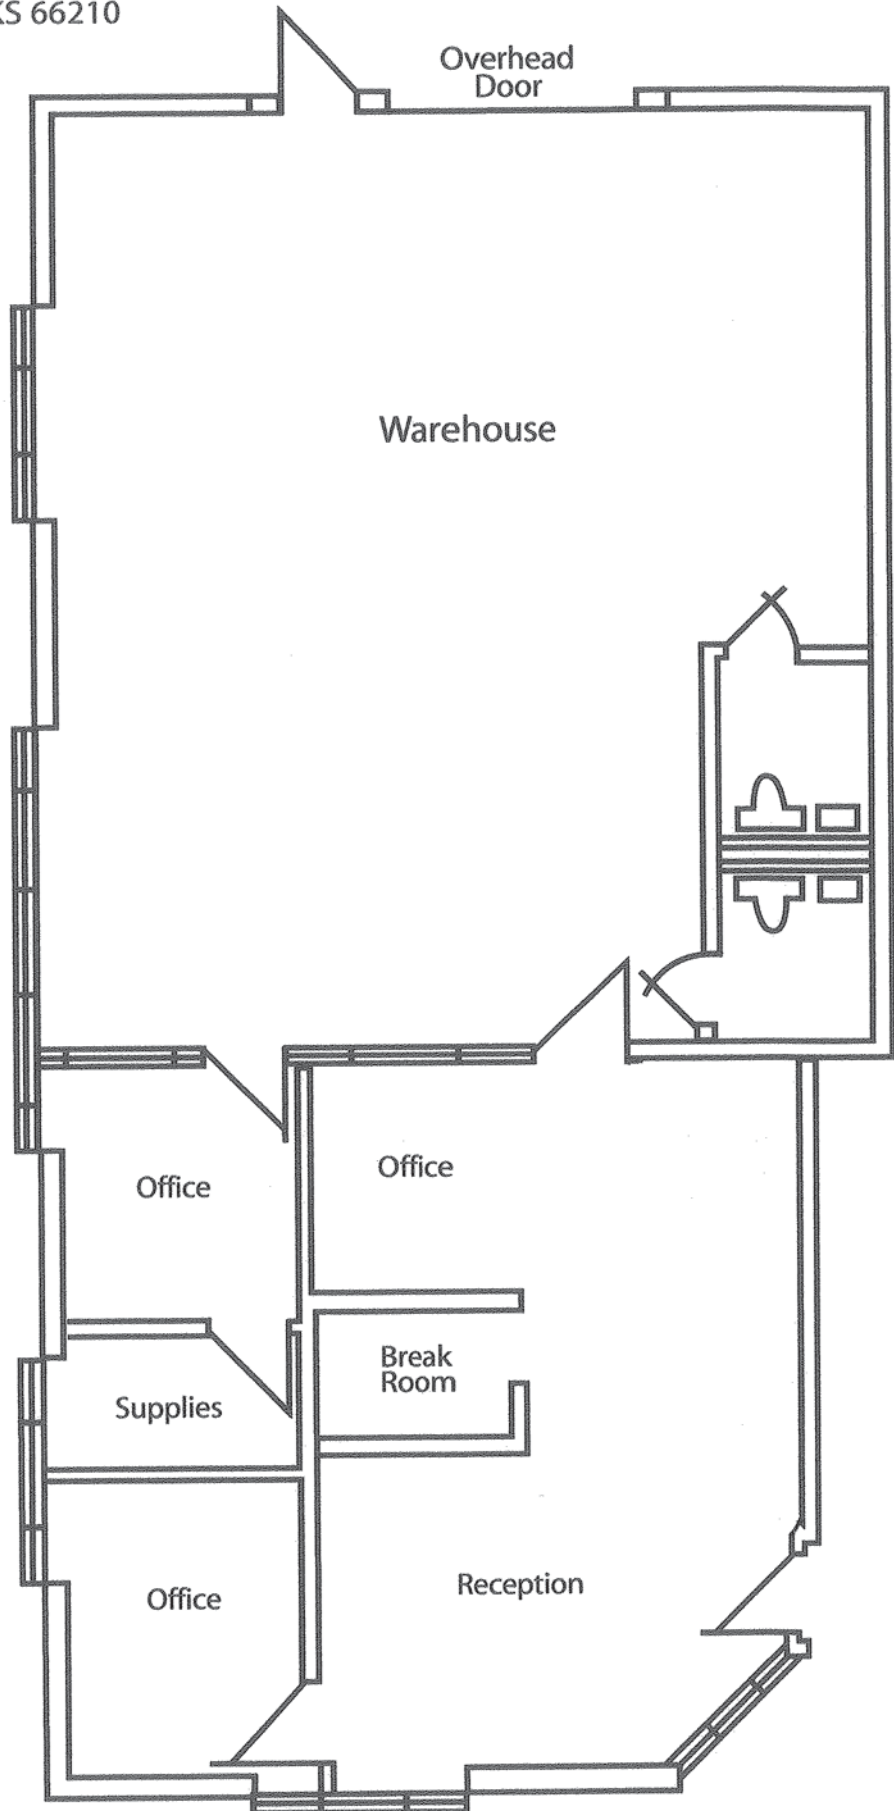

Owner: RJV & Company, LC
Phone: 913.890.7043
Property: Two-Story Office/ Warehouse
Property Location: 11235 Mastin
Overland Park, KS 66210

SUITE #101

Notes:

Owner: RJV & Company, LC
Phone: 913.890.7043
Property: Two-Story Office/ Warehouse
Property Location: 11235 Mastin
Overland Park, KS 66210