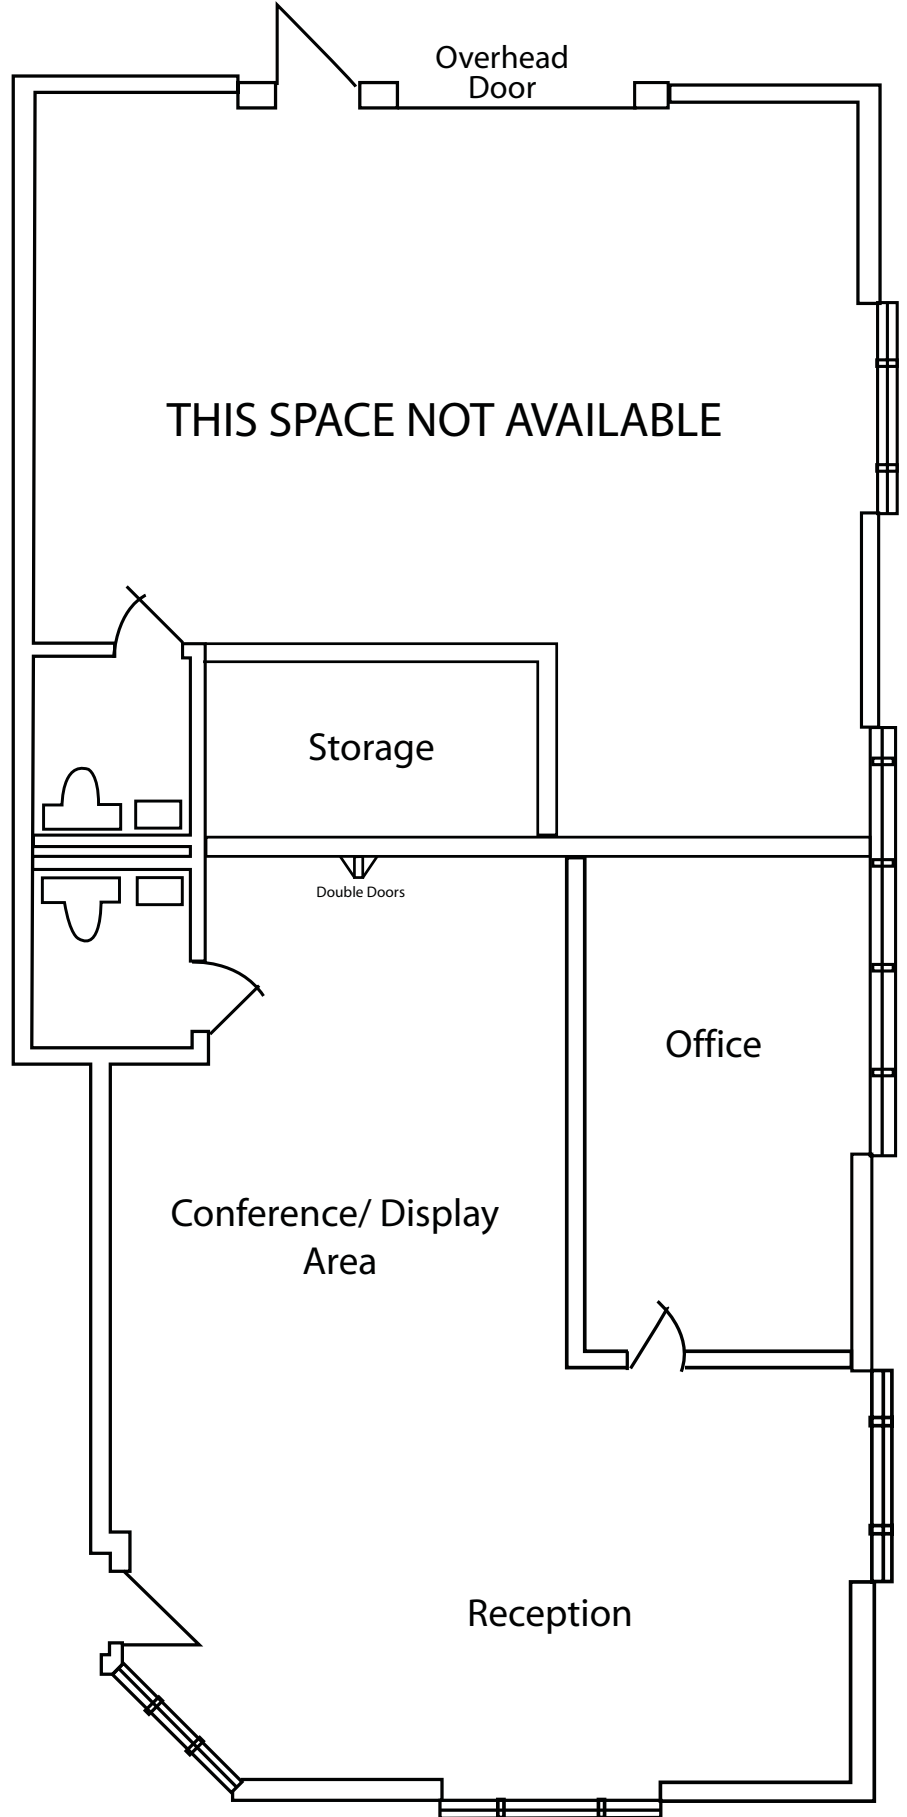

SUITE #102

Notes:

Owner: RJV & Company, LC
Phone: 913.890.7043
Property: Two-Story Office/ Warehouse
Property Location: 11235 Mastin
Overland Park, KS 66210

SUITE #103

Notes:

Owner: RJV & Company, LC
Phone: 913.890.7043
Property: Two-Story Office/ Warehouse
Property Location: 11235 Mastin
Overland Park, KS 66210