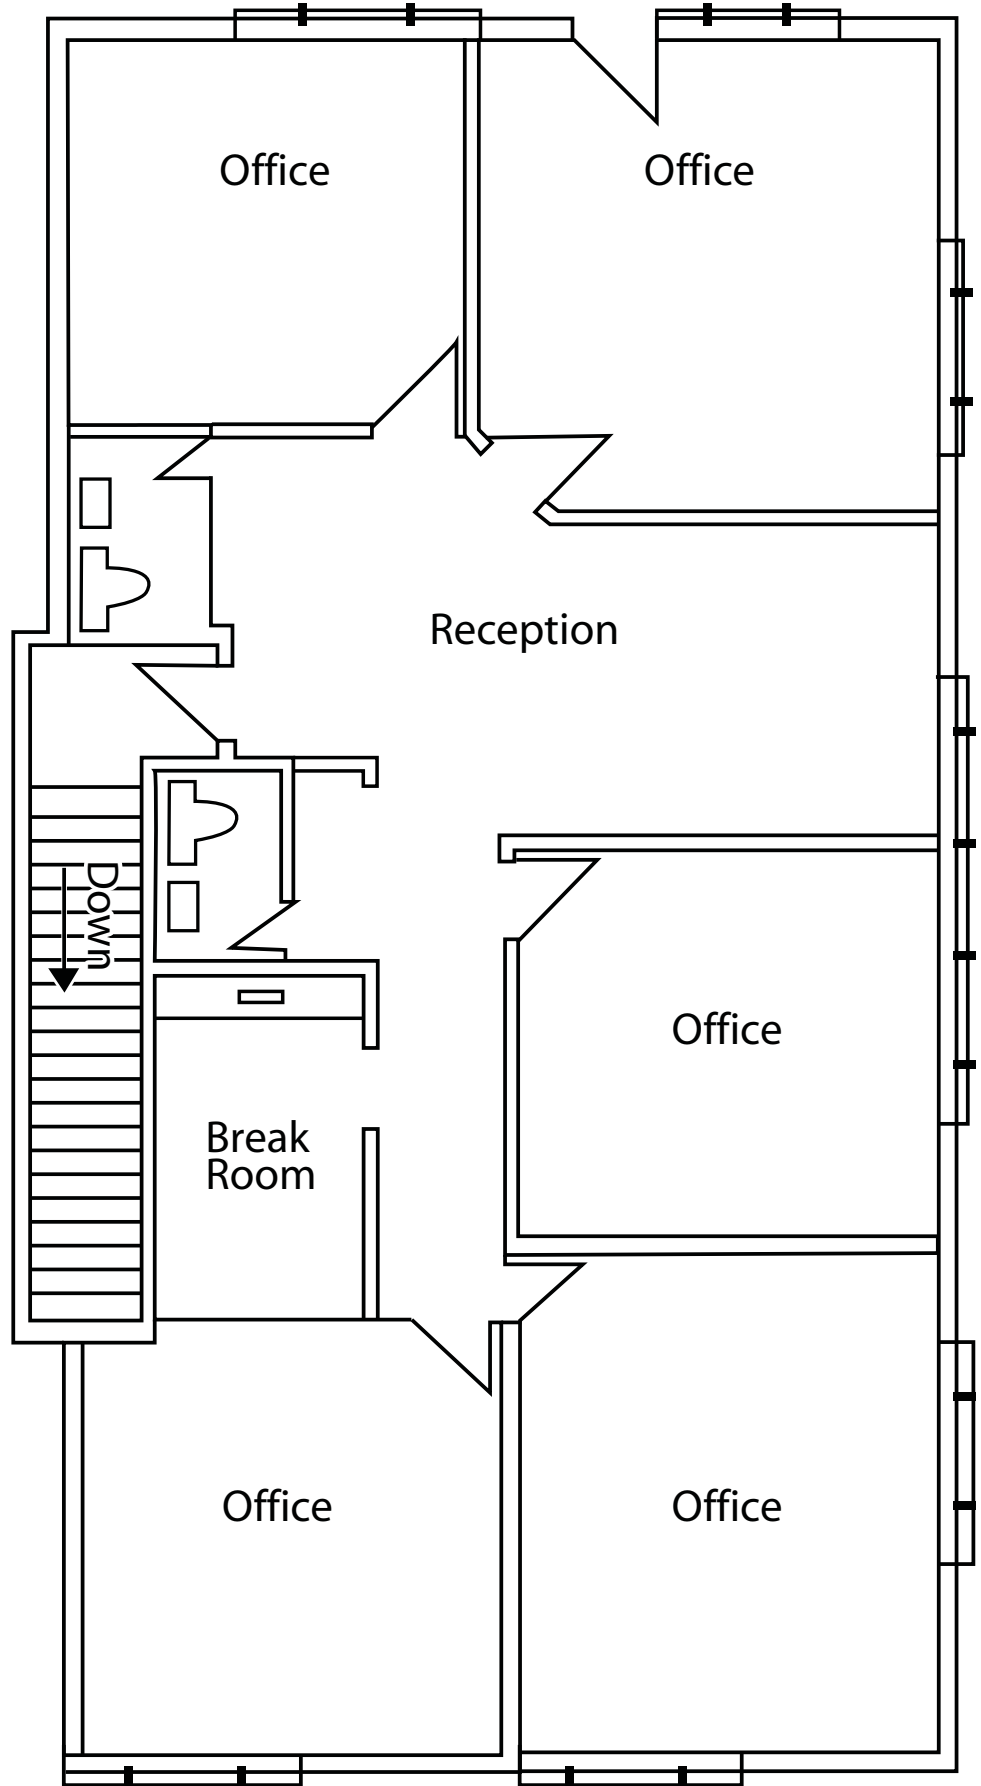

Owner: RJV & Company, LC
Phone: 913.890.7043
Property: Two-Story Office/ Warehouse
Property Location: 11235 Mastin
Overland Park, KS 66210

SUITE #203

Notes: