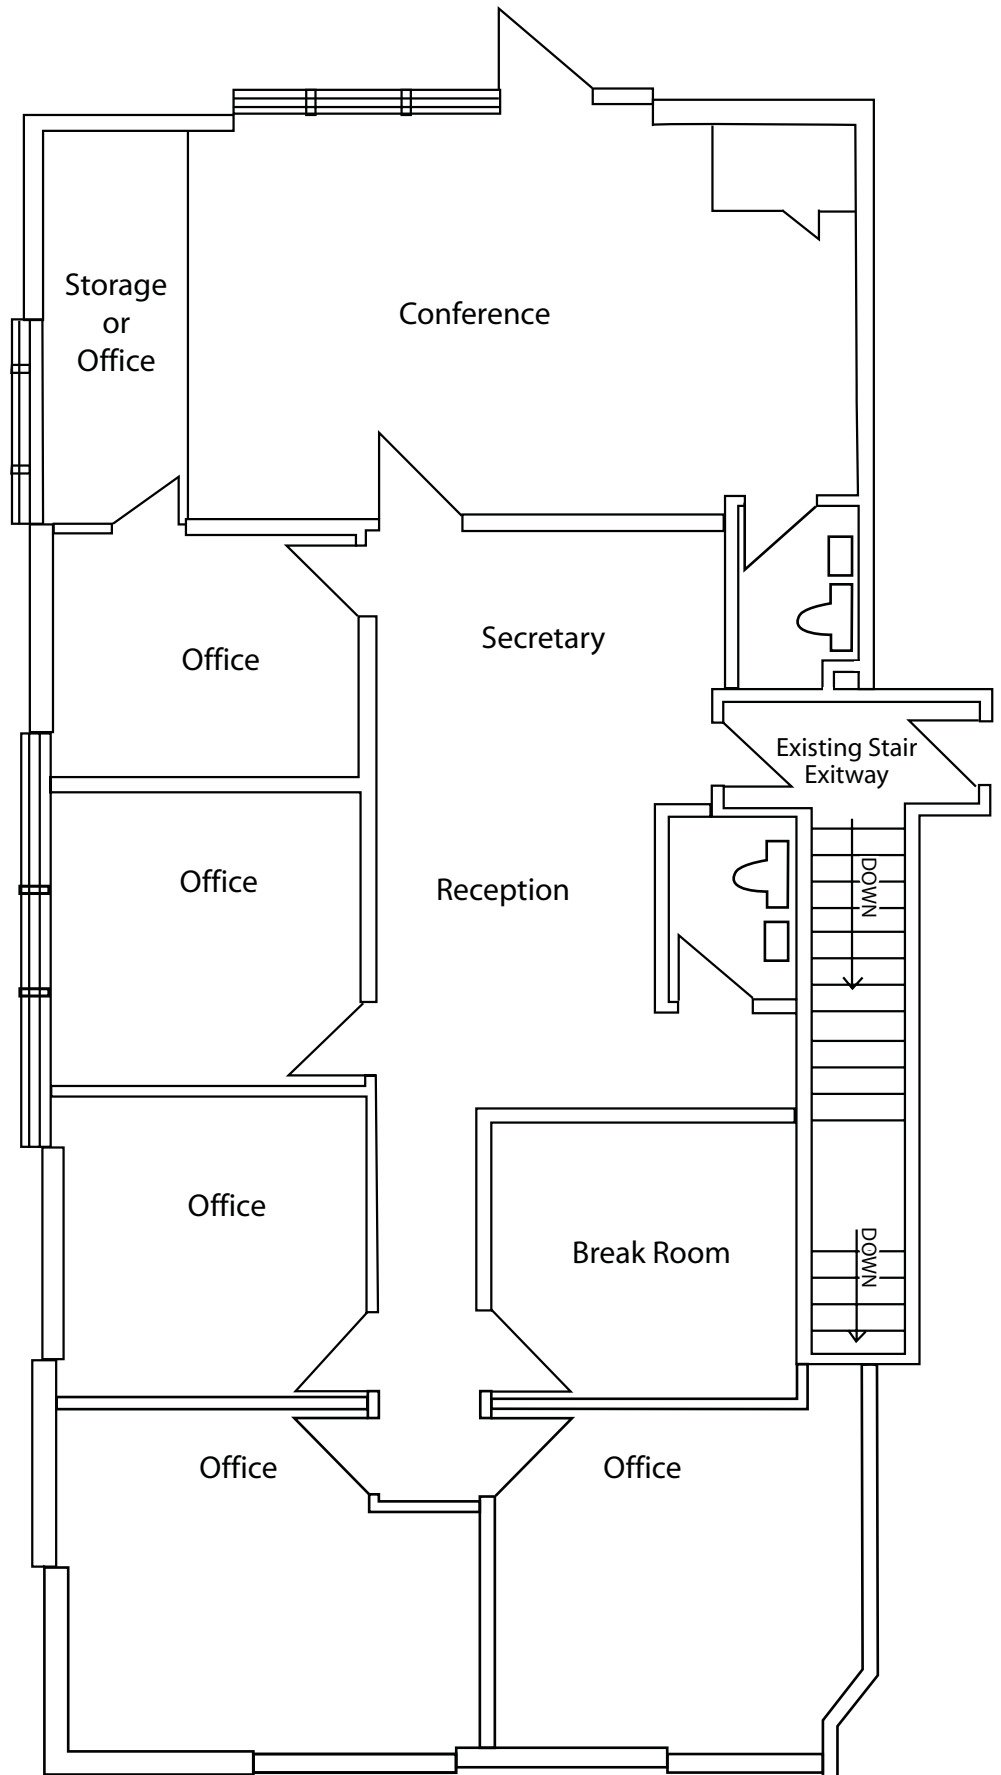

Owner: RJV & Company, LC
Phone: 913.890.7043
Property: Two-Story Office/ Warehouse
Property Location: 11235 Mastin
Overland Park, KS 66210

SUITE #201

Notes: