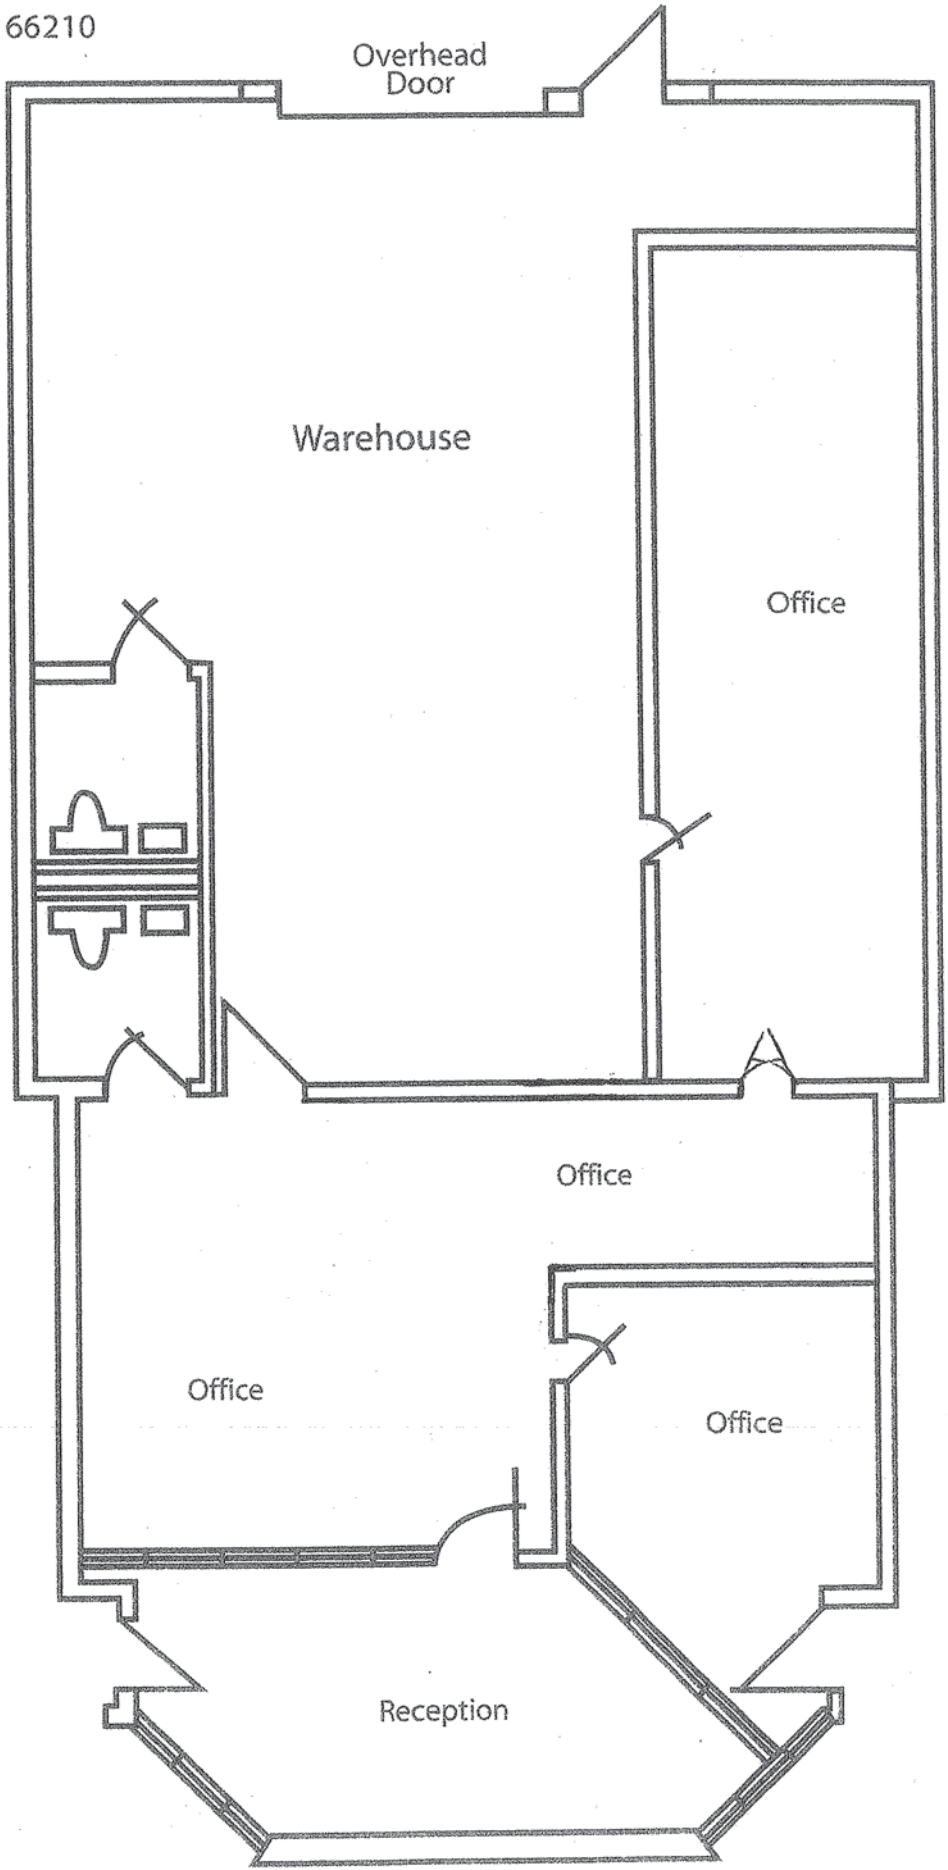

Owner: RJV & Company, LC
Phone: 913.890.7043
Property: Two-Story Office/ Warehouse
Property Location: 11235 Mastin
Overland Park, KS 66210

SUITE #102

Notes: