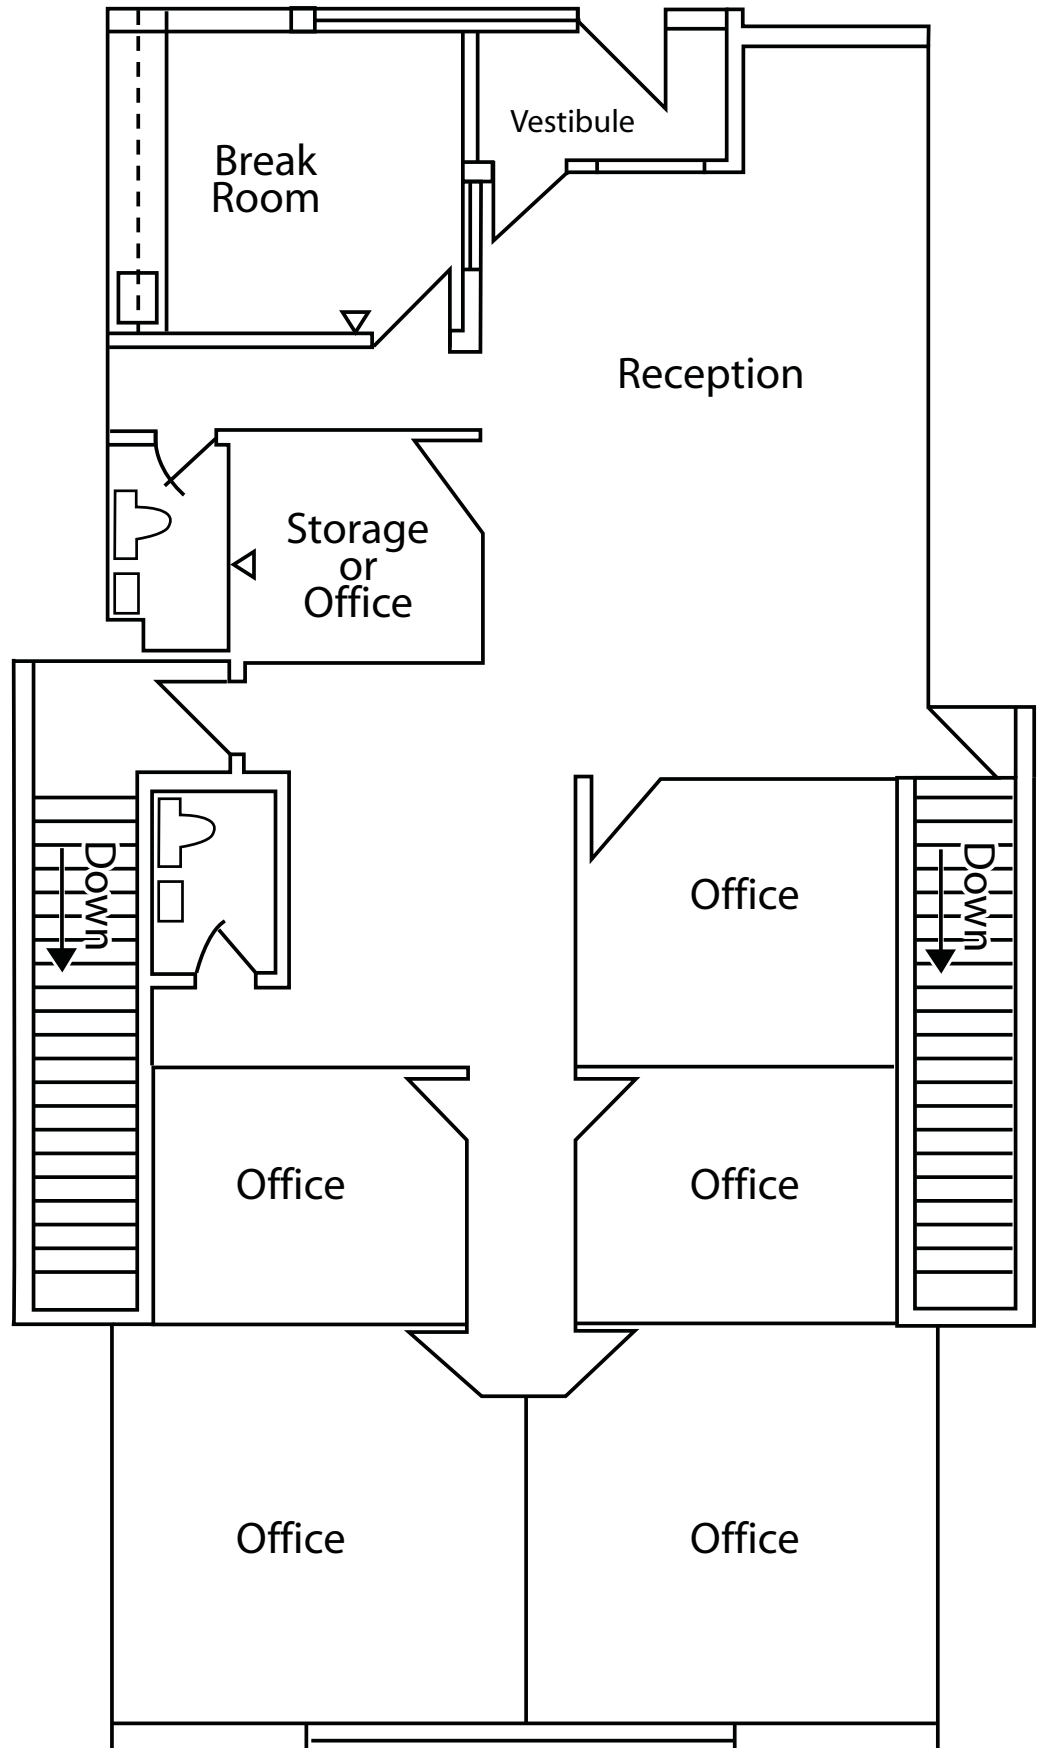

SUITE #201

Notes:

Owner: RJV & Company, LC
Phone: 913.890.7043
Property: Two-Story Office/ Warehouse
Property Location: 11235 Mastin
Overland Park, KS 66210

SUITE #202

Notes:

Owner: RJV & Company, LC
Phone: 913.890.7043
Property: Two-Story Office/ Warehouse
Property Location: 11235 Mastin
Overland Park, KS 66210