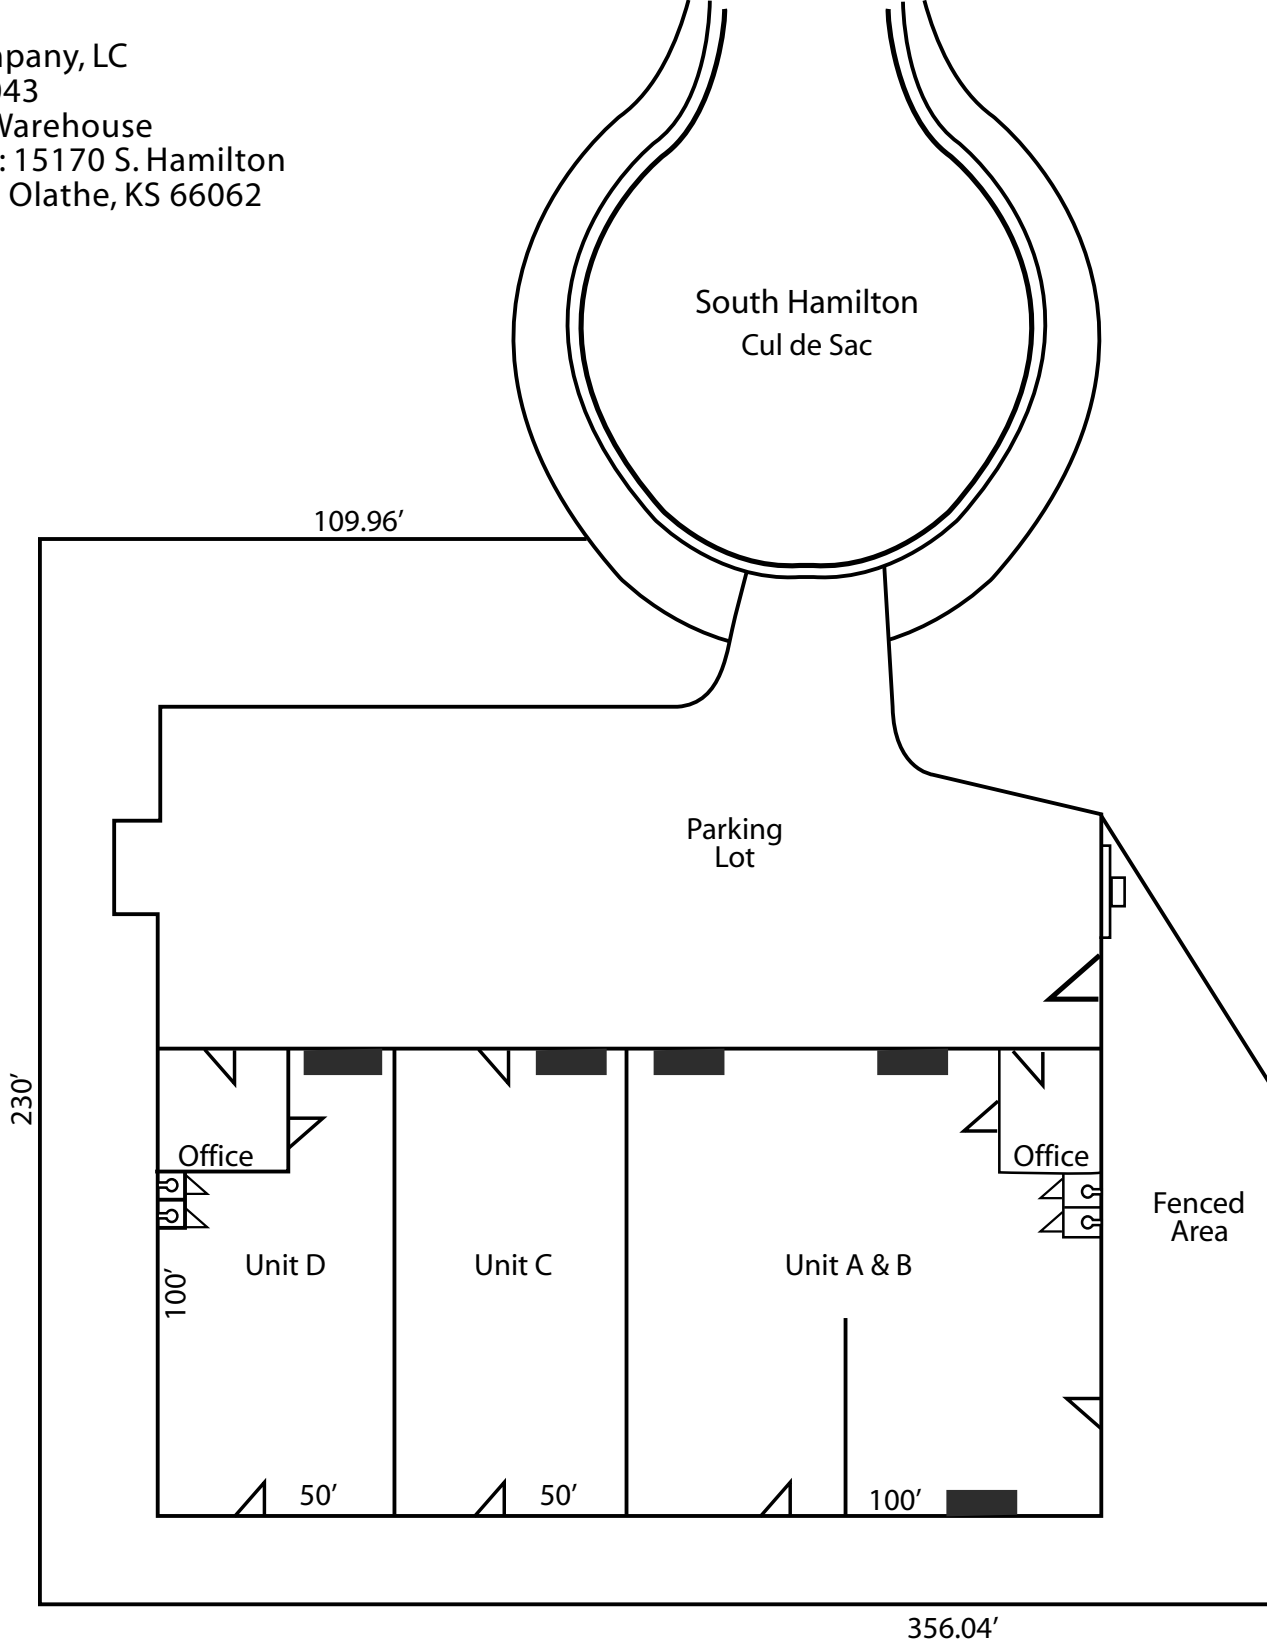

Owner: RJV & Company, LC
Phone: 913.890.7043
Property: Office/Warehouse
Property Location: 15170 S. Hamilton
Olathe, KS 66062

Notes:

Overhead Doors